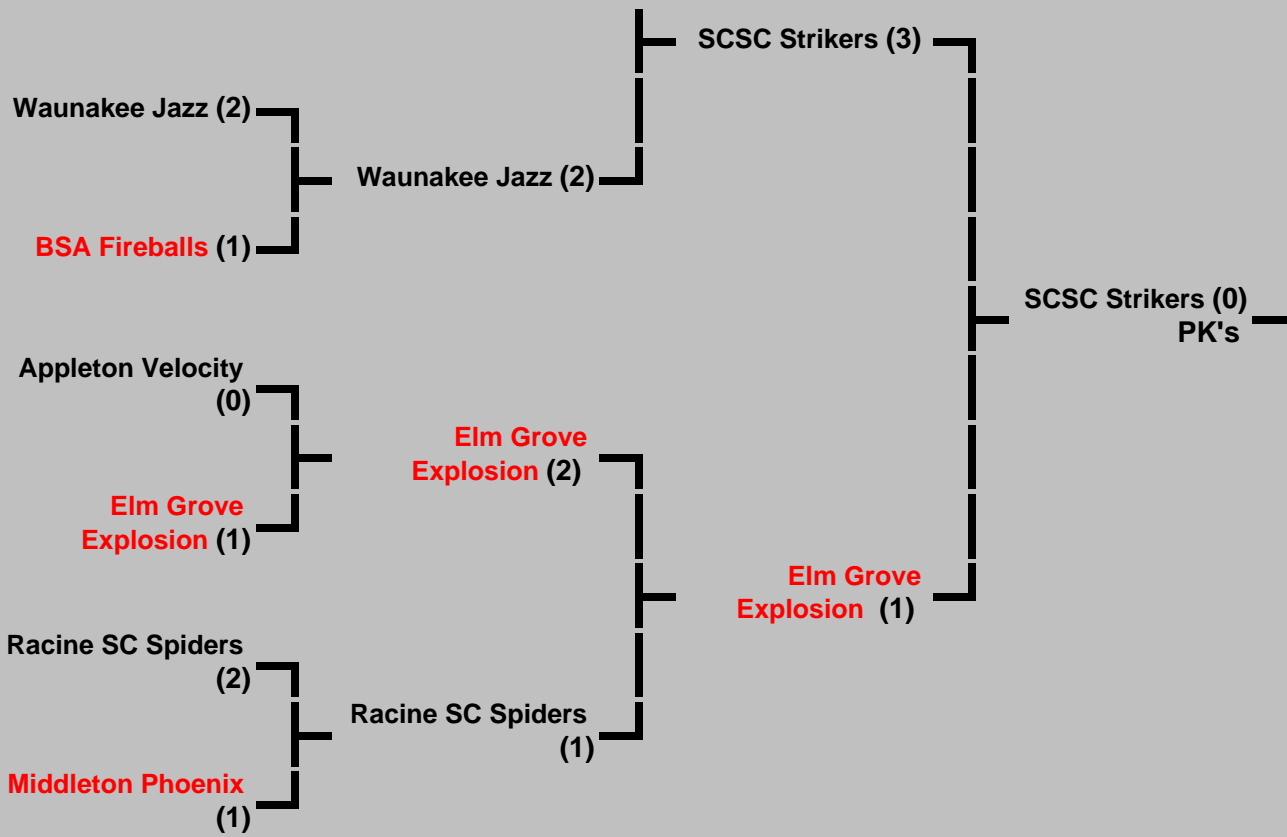

2002 Snickers / Wisconsin State Cup

Girls Under-14

1st Round	Quarterfinals	Semifinals	Finals
Saturday, May 11	Sunday, May 12	Saturday, May 18	Sunday, May 19
Spring City-Waukesha	Spring City-Waukesha	Reindahl Park-Madison	Reindahl Park-Madison

Play-in Games