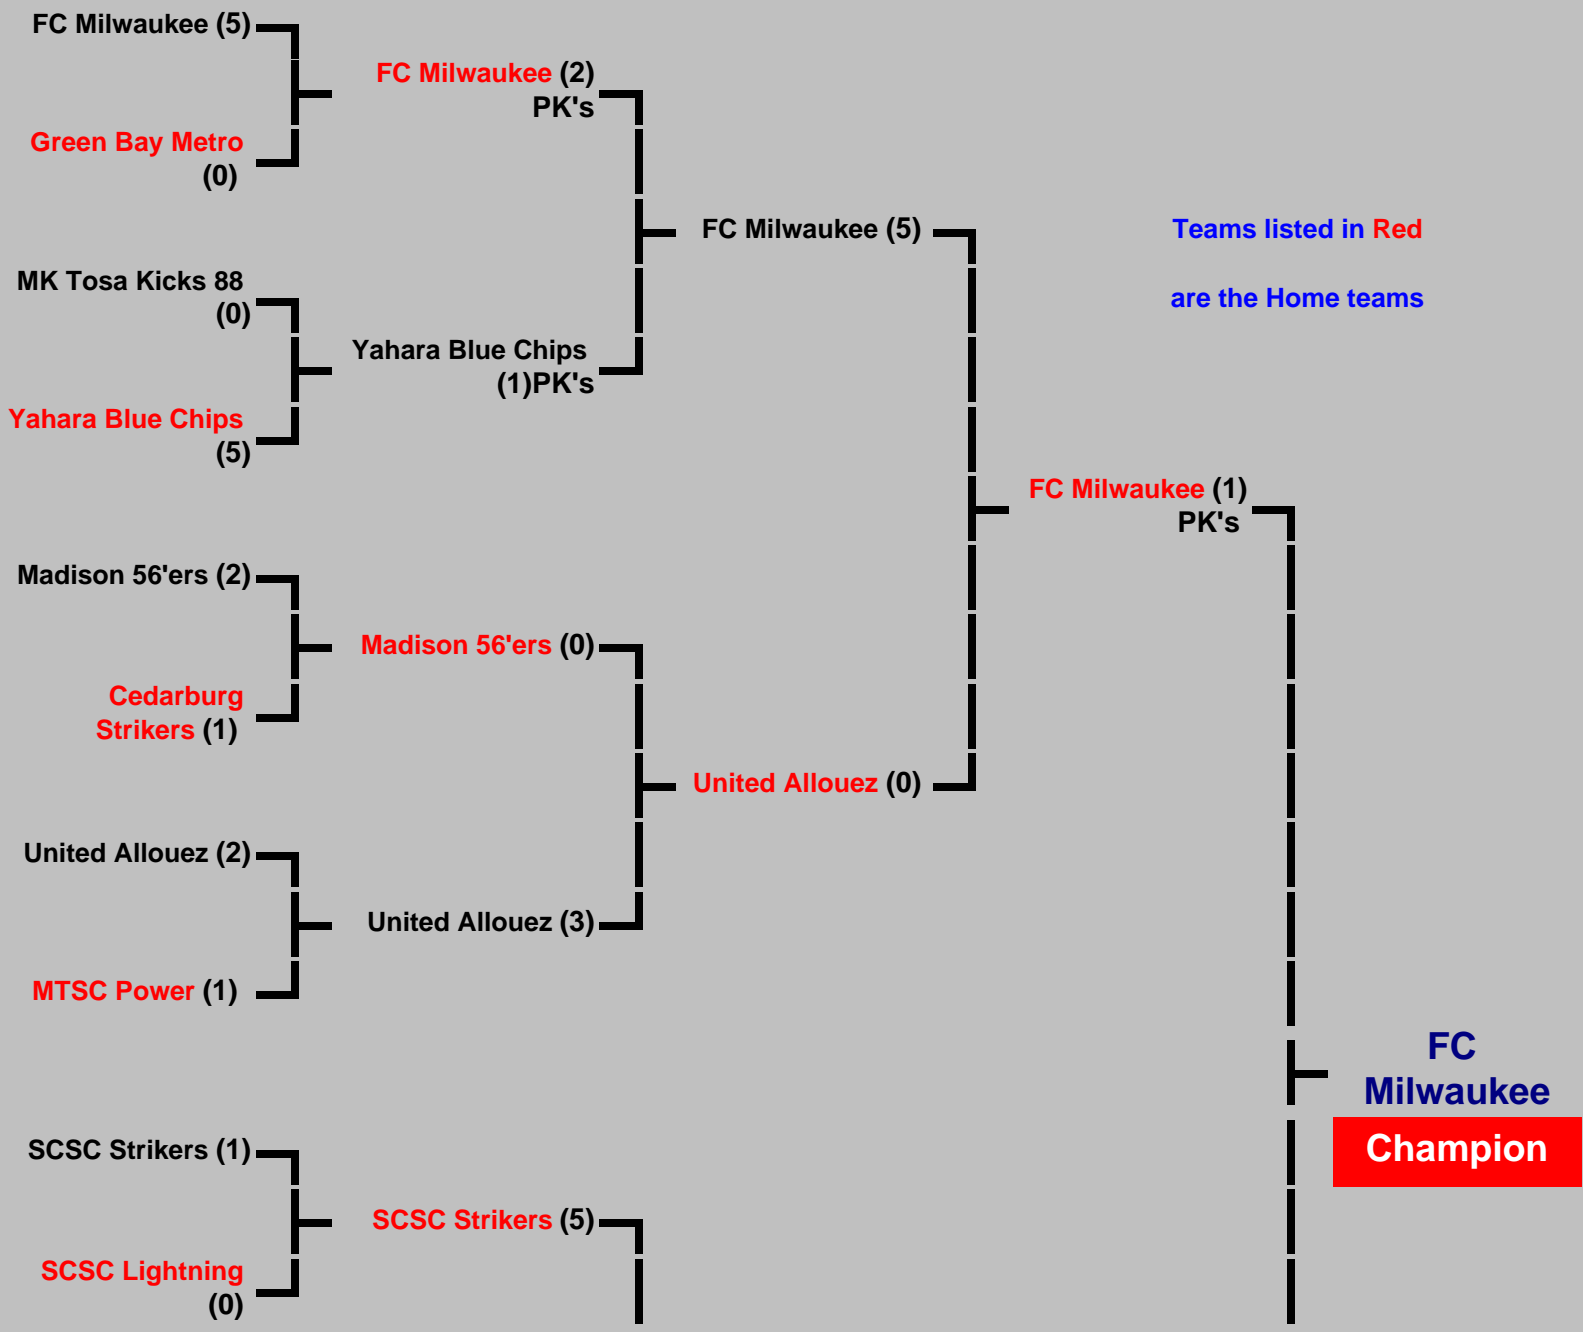

2002 Snickers / Wisconsin State Cup

Girls Under-14

1st Round	Quarterfinals	Semifinals	Finals
Saturday, May 11	Sunday, May 12	Saturday, May 18	Sunday, May 19
Spring City-Waukesha	Spring City-Waukesha	Reindahl Park-Madison	Reindahl Park-Madison

Play-in Games