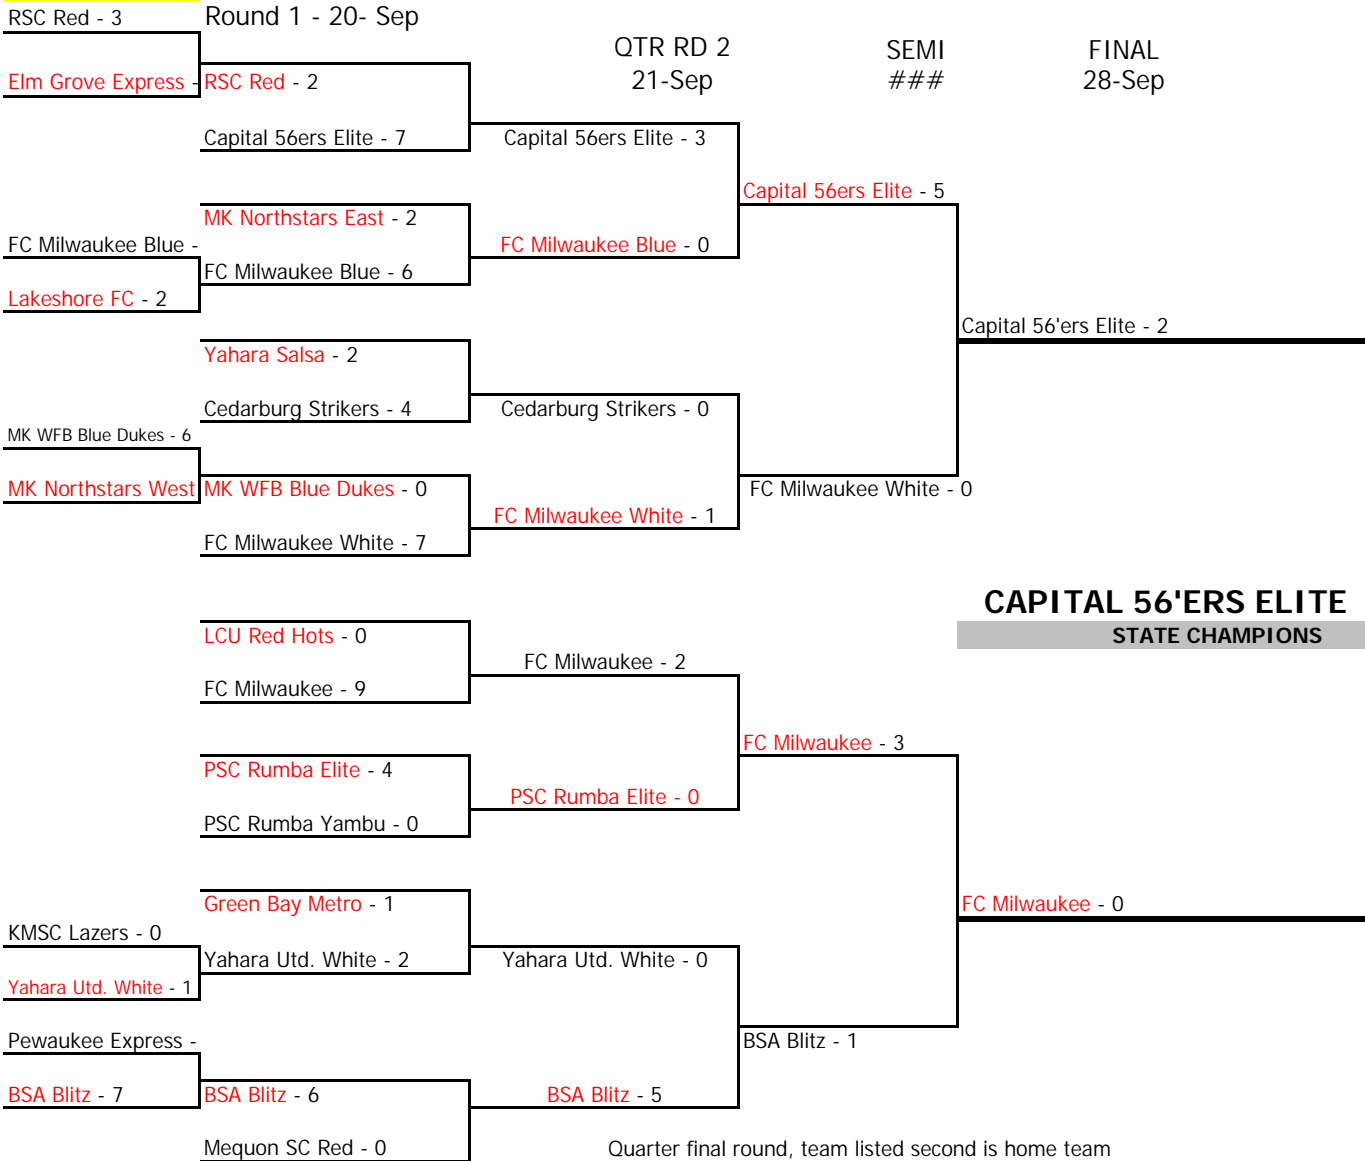

# COMPETITION BRACKET

## Play in Games

## U18 GIRLS

Team listed in red (bold) is home team

Quarter final round, team listed second is home team  
Semi final round; team listed first is home team  
Final round; team listed second is home team